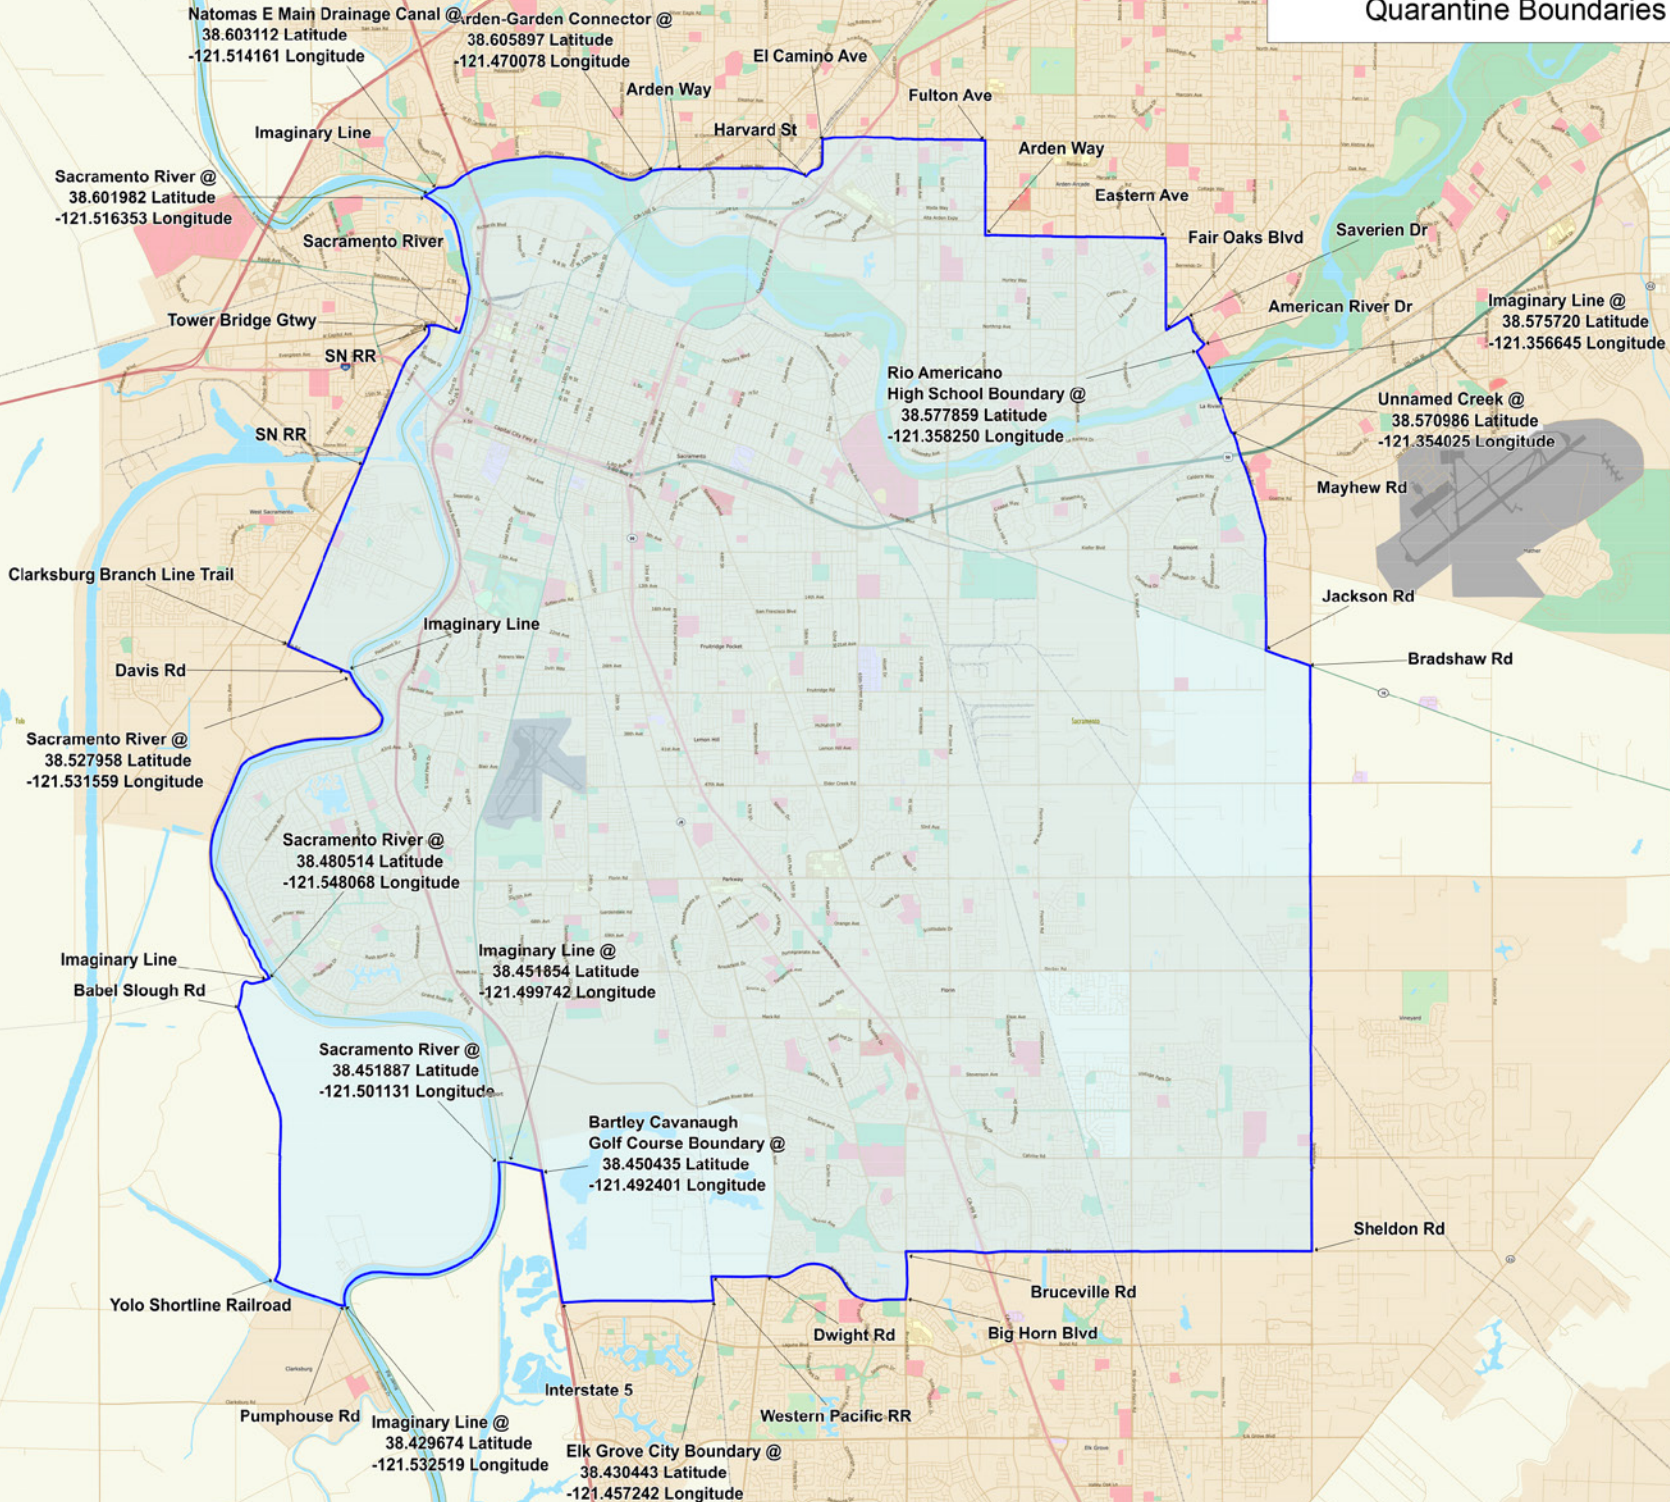

Oriental Fruit Fly (OFF) Quarantine Boundaries

Quarantine Boundary
Approved: 8/27/2018
123 Sq. Miles
Map Updated 08/28/2018